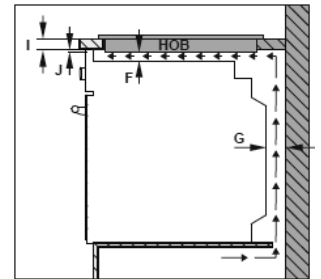

## TECHNICAL SPECIFICATIONS

<b>DIMENSIONS</b>	W590 x D520 x H47.5
<b>BUILT IN DIMENSIONS</b>	W560 x D490
<b>CONTROL TYPE</b>	Touch
<b>HOB COLOUR</b>	Black
<b>COOKING ZONES</b>	4 Cooking Zones
<b>ELEMENT TYPE</b>	Ribbon
<b>HOB STYLE</b>	Frameless
<b>RESIDUAL HEAT INDICATOR</b>	Yes
<b>AUTO SAFTEY CUTOUT</b>	Yes
<b>RATED VOLTAGE</b>	220-240V~
<b>TOTAL CONNECTED LOAD</b>	6000W
<b>POWER AMPS</b>	25 Amps
<b>CONNECTION</b>	Hardwired
<b>APPROVAL</b>	AS/NZS Certificate
<b>CARTON</b>	Full Styrofoam
<b>PACKAGING DIMENSIONS</b>	W620 x D578 x H133
<b>GROSS WEIGHT</b>	8.74KG
<b>NETT WEIGHT</b>	7.94KG

<b>B (MM)</b>	590
<b>T (MM)</b>	520
<b>H (MM)</b>	41-47.5
<b>C1 (MM)</b>	560
<b>C2 (MM)</b>	490
<b>D (MM)</b>	50
<b>J (MM)</b>	5

<b>MIN. A (MM)</b>	50
<b>MIN. C (MM)</b>	50
<b>MIN. E (MM)</b>	500
<b>MIN. F (MM)</b>	10
<b>G (MM)</b>	20
<b>I (MM)</b>	25

**WARNING:** technical specifications and product sizes can be varied by the manufacturer, without notice. Cut outs for appliances should only be by physical product measurements. The above information is indicative only.