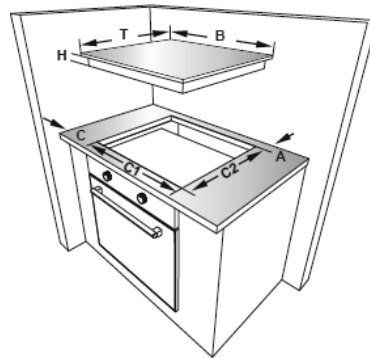

## TECHNICAL SPECIFICATIONS

<b>DIMENSIONS</b>	W590 x D520 x H47.5
<b>BUILT IN DIMENSIONS</b>	W560 x D490
<b>CONTROL TYPE</b>	Touch
<b>HOB COLOUR</b>	Black
<b>COOKING ZONES</b>	4 Cooking Zones
<b>ELEMENT TYPE</b>	Ribbon
<b>HOB STYLE</b>	Frameless
<b>RESIDUAL HEAT INDICATOR</b>	Yes
<b>AUTO SAFTEY CUTOUT</b>	Yes
<b>RATED VOLTAGE</b>	220-240V~
<b>TOTAL CONNECTED LOAD</b>	6000W
<b>POWER AMPS</b>	25 Amps
<b>CONNECTION</b>	Hardwired
<b>APPROVAL</b>	AS/NZS Certificate
<b>CARTON</b>	Full Styrofoam
<b>PACKAGING DIMENSIONS</b>	W620 x D578 x H133
<b>GROSS WEIGHT</b>	8.74KG
<b>NETT WEIGHT</b>	7.94KG