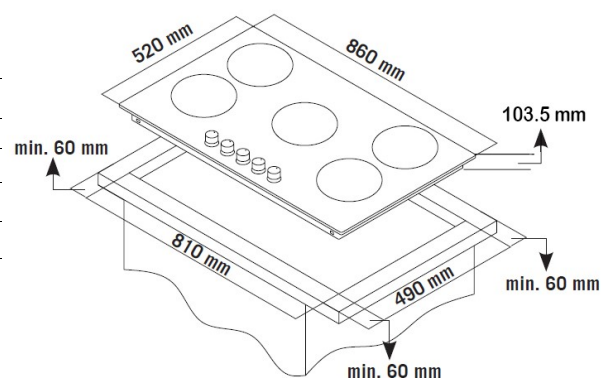

ELEMENT CONFIGURATION MJ/h

Wok burner	3.5
Middle burner	1.7
Middle burner	1.7
Right back burner	2.9
Right front burner	0.95