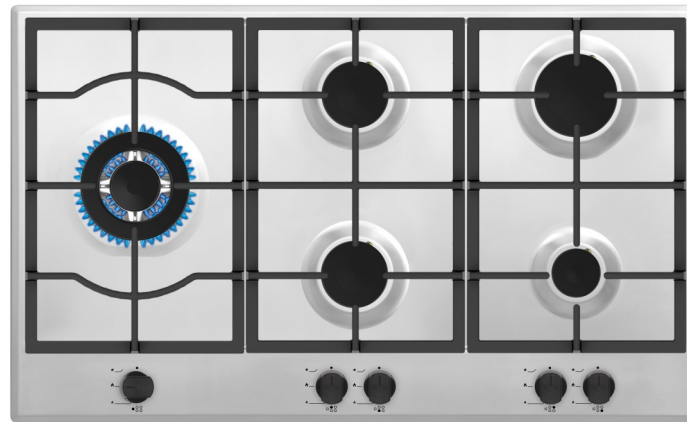

## 90cm Gas Hob

### Features and Benefits:

<b>5 Gas Burners</b>	5 Gas burners. Suitable for cooking with any size pot or pan.
<b>Electronic Ignition</b>	A simple one touch ignition for easy lighting of burners
<b>Flame Failure Safety Device</b>	Automatically shuts off the gas if the flame goes out
<b>Front Controls</b>	No reaching over hot pots and pans to turn on or control the temperature
<b>Cast Iron Trivets</b>	Long lasting and easy to clean

### Technical Specifications:

No. Burners	5
Trivets	Cast Iron
Ignition	Electronic
Flame Failure	Y
Inclusions	LPG Kit and NG Regulator
Hob Material	Stainless Steel
Connection	220-240V / 50/60Hz / 10A
Dimensions (W) x (H) x (D)	W860 x D520 x H103.5mm