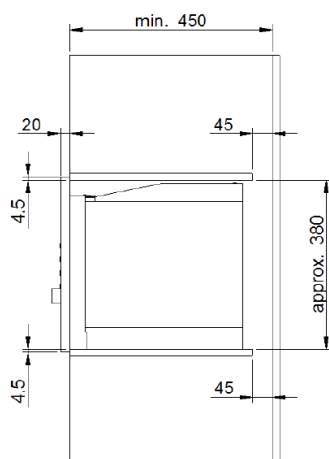

TMW228B

Built In Microwave

- * 28L digital built in microwave
- * Black finish
- * Popular push button door open
- * Auto cooking menus
- * Microwave output power 900W
- * 8 Auto cooking menus
- * Child safety lock

No of programs: 8 programs

Colour: Black

Control type: Digital

Capacity: 28L

Dimensions: 595W X 450D X 380H

Turntable Diameter: 315mm

Distributed by Arisit Pty Ltd

40-44 Mark Anthony Drive, Dandenong South VIC 3175 Ph: 1300 762 219 Fax: 03 9768 0838 Website: www.arisit.com