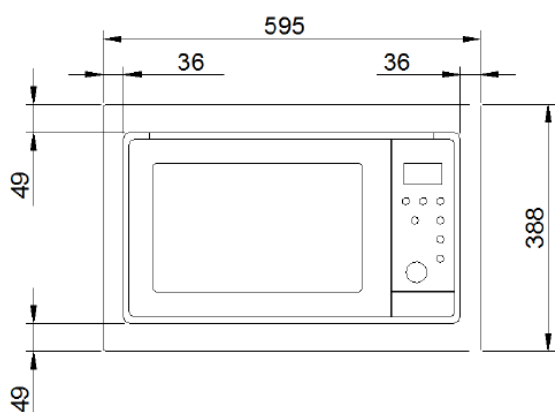

TMW228B

Built In Microwave

- * 28L digital built in microwave
- * Black finish
- * Popular push button door open
- * Auto cooking menus
- * Microwave output power 900W
- * 8 Auto cooking menus
- * Child safety lock

No of programs: 8 programs

Colour: Black

Control type: Digital

Capacity: 28L

Dimensions: 595W X 450D X 380H

Turntable Diameter: 315mm

Distributed by Arisit Pty Ltd

40-44 Mark Anthony Drive, Dandenong South VIC 3175 Ph: 1300 762 219 Fax: 03 9768 0838 Website: www.arisit.com