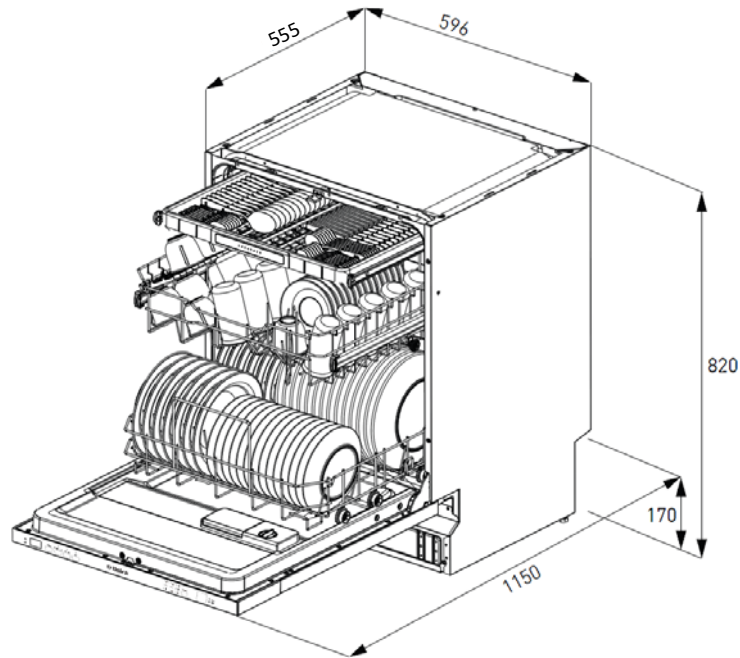

TDW 14I

14 Place Setting Dishwasher

Technical Specifications:

Programs	7		
Control type	Electronic	Power of heat element	1850 W
Child Lock	Y	Noise level	52 dB(A)
Energy rating / Water rating	3 / 4 stars	Voltage (V)	220-230
Colour	Optional Stainless steel panel, steel only for the optional door panel and handle	Frequency	50 Hz
No of programs	7		
Dimensions W x D X H	596 x 555 x 820		