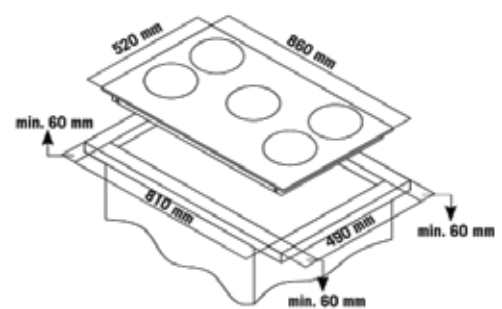

## Product Features

- 900 Frameless Ceramic Hob
- Touch Control
- 5 Cooking Zones
- Fast Heat-up Ribbon Elements
- Stage Power Settings
- 9 Heat Settings
- Made in Europe

Cooktop Of 90 cm

### General

**Dimensions :** W860 x D520 x H58mm

**Hob colour :** Black

**Hob Style :** Frameless

**Built-in dimensions :** W490 x D810mm

**Cooking Zones :** 5

**Residual Heat Indicator :** Yes

**Control Type :** Touch