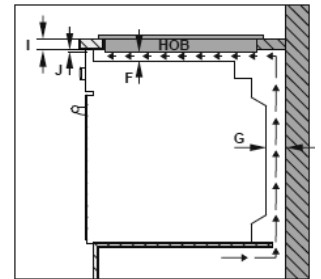

DIMENSIONS	W590 x D520 x H47.5
BUILT IN DIMENSIONS	W560 x D490
CONTROL TYPE	Touch
HOB COLOUR	Black
COOKING ZONES	4 Cooking Zones
ELEMENT TYPE	Induction
HOB STYLE	Frameless
RESIDUAL HEAT INDICATOR	Yes
AUTO SAFTEY CUTOUT	Yes
RATED VOLTAGE	220-240V~
TOTAL CONNECTED LOAD	7400W
POWER AMPS	31 Amps
CONNECTION	Hardwired
APPROVAL	AS/NZS Certificate
CARTON	Full Styrofoam
PACKAGING DIMENSIONS	W620 x D581 x H142
GROSS WEIGHT	8.74KG
NETT WEIGHT	7.94KG

B (MM)	590
T (MM)	520
H (MM)	56
C1 (MM)	560
C2 (MM)	490
D (MM)	50
J (MM)	5

MIN. A (MM)	50
MIN. C (MM)	50
MIN. E (MM)	500
MIN. F (MM)	10
G (MM)	20
I (MM)	38

WARNING: technical specifications and product sizes can be varied by the manufacturer, without notice. Cut outs for appliances should only be by physical product measurements. The above information is indicative only.