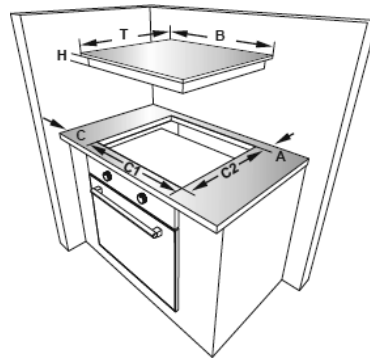

TIT65VE

TBA

- 60cm Frameless Induction Cooktop
- Sensor Touch Control
- 4 Cooking Zones
- 9 Power Levels + Booster
- Easy Clean Ceramic Glass
- Child Lock
- Residual Heat Indicator

TECHNICAL SPECIFICATIONS

DIMENSIONS	W590 x D520 x H47.5
BUILT IN DIMENSIONS	W560 x D490
CONTROL TYPE	Touch
HOB COLOUR	Black
COOKING ZONES	4 Cooking Zones
ELEMENT TYPE	Induction
HOB STYLE	Frameless
RESIDUAL HEAT INDICATOR	Yes
AUTO SAFTEY CUTOUT	Yes
RATED VOLTAGE	220-240V~
TOTAL CONNECTED LOAD	7400W
POWER AMPS	31 Amps
CONNECTION	Hardwired
APPROVAL	AS/NZS Certificate
CARTON	Full Styrofoam
PACKAGING DIMENSIONS	W620 x D581 x H142
GROSS WEIGHT	8.74KG
NETT WEIGHT	7.94KG

B (MM)	590
T (MM)	520
H (MM)	56
C1 (MM)	560
C2 (MM)	490
D (MM)	50
J (MM)	5

MIN. A (MM)	50
MIN. C (MM)	50
MIN. E (MM)	500
MIN. F (MM)	10
G (MM)	20
I (MM)	38

WARNING: technical specifications and product sizes can be varied by the manufacturer, without notice. Cut outs for appliances should only be by physical product measurements. The above information is indicative only.