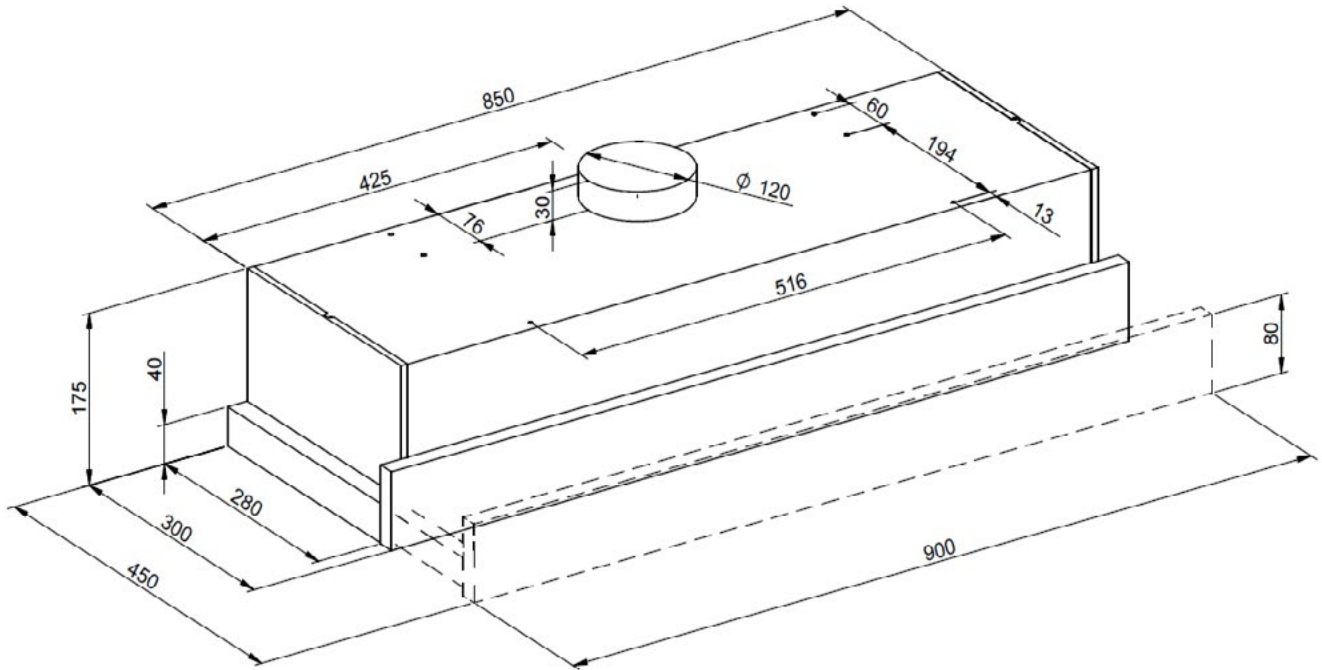

TECHNICAL SPECIFICATIONS

CONSTRUCTION TYPE/ PRODUCT FAMILY	Slide-Out Undermount Rangehood
PRODUCT DIMENSIONS	(W)898 x (H)176 x (D)280
FASCIA COLOUR	Grey/Stainless Steel
SPEED SETTINGS	2
LIGHTING TYPE / POSITION	LED / Rear
CONTROL TYPE / POSITION	Switch / Front
BODY COLOUR	White
FILTER TYPE	Aluminium or Optional Carbon Filter
FILTER CLEANING	Dishwasher Safe
MOTOR	Twin
NOISE RATING	(LOW) 49dB, (HIGH) 59dB
DUCTING DIAMETER	120mm
EXTRACTION TYPE	Can be Ducted or Recirculated
ACCESSORIES INCLUDED	Ducted rail (height 40mm) Recirculating rail (height 80mm)
LENGTH OF POWER CABLE	1500mm
ELECTRICAL CONNECT REQUIREMENTS	10A
VOLTAGE (V)	240V
FREQUENCY (HZ)	50Hz
WEIGHT (kg)	12.0kg (GROSS) / 10.5kg (NET)
APPROVAL CERTIFICATES	CE

WPRS90ASL

90CM Undermount Rangehood

PRODUCT DIMENSIONS

WARNING: Technical specifications and product sizes can be varied by the manufacturer, without notice. Cut outs for appliances should only be by physical product measurements. The above is indicative only.