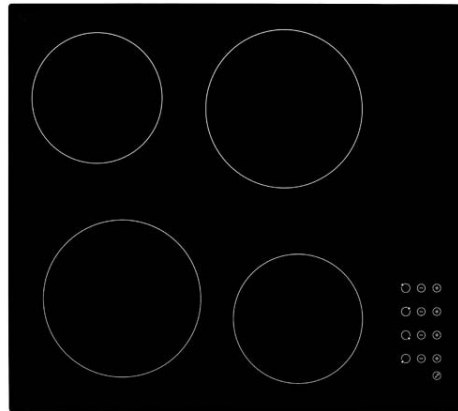

TCT61

60cm Touch Control Ceramic Hob

60cm Touch Control Ceramic Hob

Features and Benefits:

4 Ribbon Elements	Ribbon elements create a more even heat than other types.
Frameless Design	Not only does it look good, but it's easier to clean without the usual steel lip on the edge of your hob trapping dirt and grime.
Residual Heat Indicators	As long as the element is hot this light will continue to glow. Less chance of burning yourself.
Side Controls	Pots and pans are closer to the front of the hob, making it easier to see the food cooking inside
Touch Control	Simple to use touch control gives you greater control over temperature

Technical Specifications:

Cooking Zones	4
Controls	Touch Control
Residual Heat Indicators	Y
Edge	Frameless
Auto Safety Shut Off	Y
Absorbed Power	5500-6600W
Connection	220-240V / 50/60Hz / 30A
Dimensions (W) x (H) x (D)	590 x 55 x 520