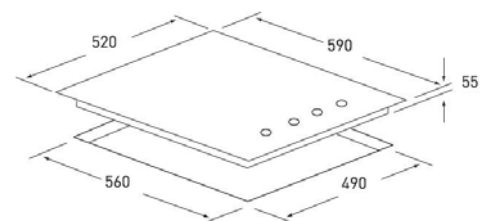

TCT61

60cm Touch Control Ceramic Hob

60cm Touch Control Ceramic Hob

Features and Benefits:

4 Ribbon Elements	Ribbon elements create a more even heat than other types.
Frameless Design	Not only does it look good, but it's easier to clean without the usual steel lip on the edge of your hob trapping dirt and grime.
Residual Heat Indicators	As long as the element is hot this light will continue to glow. Less chance of burning yourself.
Side Controls	Pots and pans are closer to the front of the hob, making it easier to see the food cooking inside
Touch Control	Simple to use touch control gives you greater control over temperature

Technical Specifications:

Cooking Zones	4
Controls	Touch Control
Residual Heat Indicators	Y
Edge	Frameless
Auto Safety Shut Off	Y
Absorbed Power	5500-6600W
Connection	220-240V / 50/60Hz / 30A
Dimensions (W) x (H) x (D)	590 x 55 x 520

ELEMENT CONFIGURATION	
Front Left	1800W
Front Right	1200W
Rear Left	1200W
Rear Right	1800W

Distributed by Arisit Pty Ltd

40-44 Mark Anthony Drive, Dandenong South VIC 3175 Ph: 1300 762 219 Fax: 03 9768 0838 Website: www.arisit.com