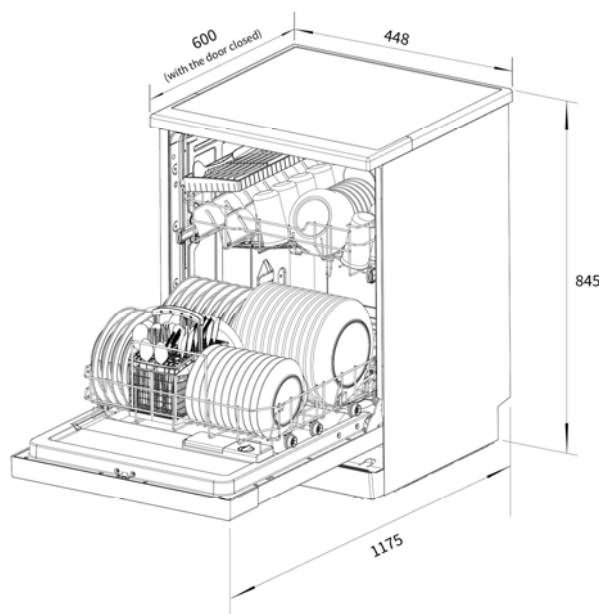

TDW 9AX

9 Place Setting Dishwasher

9 Place Setting Dishwasher

Feature and Benefits

9 Place settings	Perfect capacity means less wash loads saving water and energy
4 Wash programs	Intensive, Eco, 90 minute and Rapid, easy to use and efficient
Adjustable basket	Height Adjustable upper basket for larger plates
Stainless Steel design	Stylish Grey fascia panel and stainless steel outer door with stainless interior cavity
Concealed Heating Element	Less chance of damaging the element or burning plastics if accidentally dropped into the base of the dishwasher.

TDW 9AX

9 Place Setting Dishwasher

Technical Specifications:

Programs	4
Control type	Electronic
Removable top	Y
Energy rating / Water rating	3 / 3 stars
Colour	Stainless steel finish
Dimensions W x D X H	448 x 600 x 845
Water consumption (normal)	11.2 L