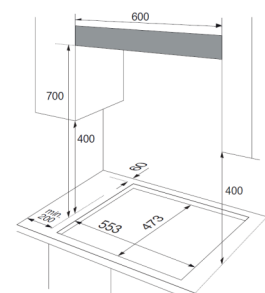

TGWF61

60cm Gas Hob

60cm Gas Hob

Features and Benefits:

4 Gas Burners	4 Gas burners and 1 WOK burner. Suitable for cooking with any size pot or pan.
Electronic Ignition	A simple one touch ignition for easy lighting of burners
Flame Failure Safety Device	Automatically shuts off the gas if the flame goes out
Front Controls	No reaching over hot pots and pans to turn on or control the temperature
Cast Iron Trivets	Long lasting and easy to clean

Technical Specifications:

No. Burners	4
Trivets	Cast Iron
Ignition	Electronic
Flame Failure	Y
Inclusions	LPG Kit and NG Regulator
Hob Material	Stainless Steel
Connection	220-240V / 50/60Hz / 10A
Dimensions (W) x (H) x (D)	W590 x D500 x H90mm

ELEMENT CONFIGURATION

Front Left Zone	12.96
Front Right Zone	3.60
Rear Left Zone	6.30
Rear Right Zone	6.30

Distributed by Arisit Pty Ltd

40-44 Mark Anthony Drive, Dandenong South VIC 3175 Ph: 1300 762 219 Fax: 03 9768 0838 Website: www.arisit.com