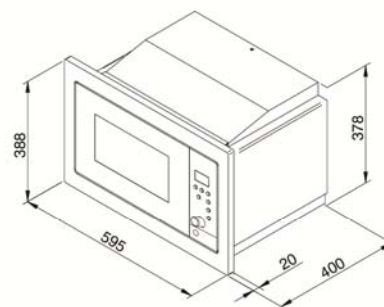

#### Technical Specifications:

No of programs: 5 programs

Colour: Stainless Steel

Control type: Digital

Capacity: 28L

Dimensions: 594x400x388.2mm

Turntable Diameter: 315mm

Distributed by Arisit Pty Ltd