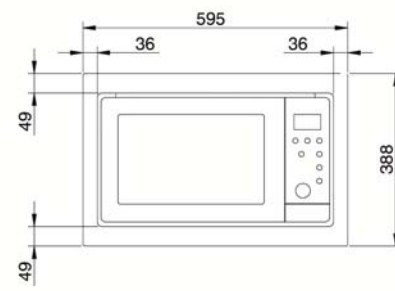

#### Technical Specifications:

No of programs: 5 programs

Colour: Stainless Steel

Control type: Digital

Capacity: 28L

Dimensions: 594x400x388.2mm

Turntable Diameter: 315mm

Distributed by Arisit Pty Ltd