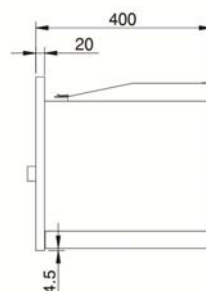

#### Technical Specifications:

No of programs: 5 programs

Colour: Stainless Steel

Control type: Digital

Capacity: 28L

Dimensions: 594x400x388.2mm

Turntable Diameter: 315mm

Distributed by Arisit Pty Ltd