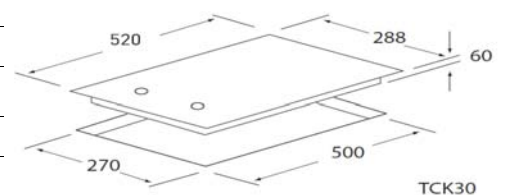

Technical Specifications:

Cooking Zones	2
Controls	Black Knobs
Residual Heat Indicators	Y
Edge	Frameless
Cable Length	1.5M
Absorbed Power	3000W
Connection	220-240V / 50/60Hz / 15A
Dimensions (W) x (H) x (D)	288 x 60 x 520

ELEMENT CONFIGURATION	
Front	1200W
Rear	1800W