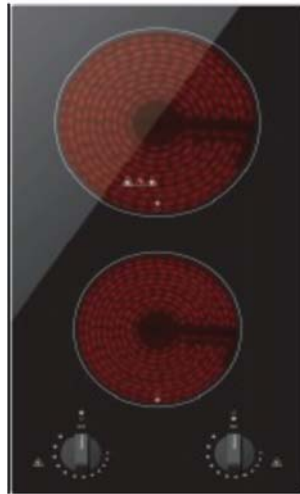

## 30cm Ceramic Hob

### 30cm Ceramic Hob

#### Features and Benefits:

<b>2 Ribbon Elements</b>	Ribbon elements create a more even heat than other types.
<b>Frameless Design</b>	Not only does it look good, but it's easier to clean without the usual steel lip on the edge of your hob trapping dirt and grime.
<b>Residual Heat Indicators</b>	As long as the element is hot this light will continue to glow. Less chance of burning yourself.
<b>Font Controls</b>	No reaching over the hot elements to control cooking. Makes it safer and easier.

#### Technical Specifications:

Cooking Zones	2
Controls	Black Knobs
Residual Heat Indicators	Y
Edge	Frameless
Cable Length	1.5M
Absorbed Power	3000W
Connection	220-240V / 50/60Hz / 15A
Dimensions (W) x (H) x (D)	288 x 60 x 520