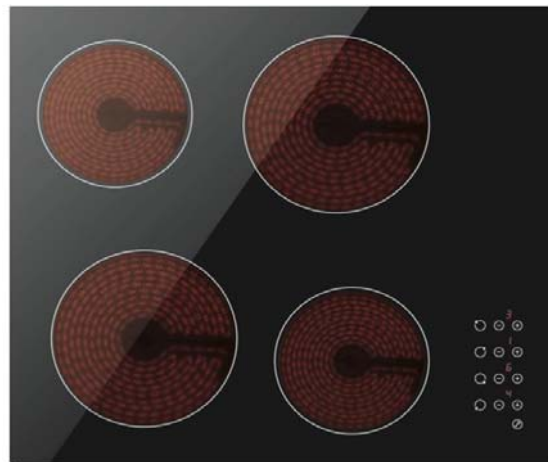

TCT60

60cm Touch Control Ceramic Hob

60cm Touch Control Ceramic Hob

Features and Benefits:

4 Ribbon Elements	Ribbon elements create a more even heat than other types.
Frameless Design	Not only does it look good, but it's easier to clean without the usual steel lip on the edge of your hob trapping dirt and grime.
Residual Heat Indicators	As long as the element is hot this light will continue to glow. Less chance of burning yourself.
Side Controls	Pots and pans are closer to the front of the hob, making it easier to see the food cooking inside
Touch Control	Simple to use touch control gives you greater control over temperature

Technical Specifications:

Cooking Zones	4
Controls	Touch Control
Residual Heat Indicators	Y
Edge	Frameless
Auto Safety Shut Off	Y
Absorbed Power	5500-6600W
Connection	220-240V / 50/60Hz / 30A
Dimensions (W) x (H) x (D)	590 x 55 x 520