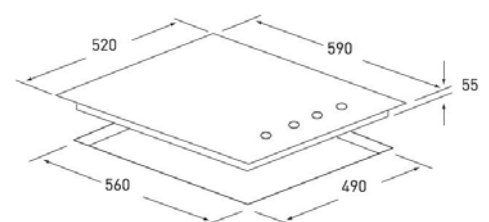

TCT60

60cm Touch Control Ceramic Hob

60cm Touch Control Ceramic Hob

Features and Benefits:

4 Ribbon Elements	Ribbon elements create a more even heat than other types.
Frameless Design	Not only does it look good, but it's easier to clean without the usual steel lip on the edge of your hob trapping dirt and grime.
Residual Heat Indicators	As long as the element is hot this light will continue to glow. Less chance of burning yourself.
Side Controls	Pots and pans are closer to the front of the hob, making it easier to see the food cooking inside
Touch Control	Simple to use touch control gives you greater control over temperature

Technical Specifications:

Cooking Zones	4
Controls	Touch Control
Residual Heat Indicators	Y
Edge	Frameless
Auto Safety Shut Off	Y
Absorbed Power	5500-6600W
Connection	220-240V / 50/60Hz / 30A
Dimensions (W) x (H) x (D)	590 x 55 x 520

ELEMENT CONFIGURATION	
Front Left	1800W
Front Right	1200W
Rear Left	1200W
Rear Right	1800W

Distributed by Arisit Pty Ltd

40-44 Mark Anthony Drive, Dandenong South VIC 3175 Ph: 1300 762 219 Fax: 03 9768 0838 Website: www.arisit.com