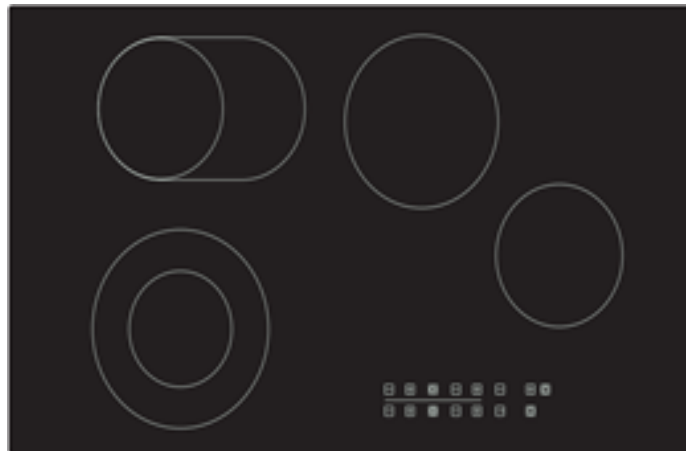

TCT90

90cm Touch Control Ceramic Hob

90cm Touch Control Ceramic Hob

Features and Benefits:

4 Ribbon Elements	Ribbon elements create a more even heat than other types.
Frameless Design	Not only does it look good, but it's easier to clean without the usual steel lip on the edge of your hob trapping dirt and grime.
Residual Heat Indicators	As long as the element is hot this light will continue to glow. Less chance of burning yourself.
Front Controls	No more leaning over the hot elements to reach the controls making it safer and easier to use
Touch Control	Simple to use touch control gives you greater control over temperature

Cooking Zones	4
Controls	Touch Control
Residual Heat Indicators	Y
Edge	Frameless
Auto Safety Shut Off	Y
Power Settings	9
Timer	99 minute
Absorbed Power	7000W

Technical Specifications:

TOP VIEW

1. Max. 1100W / 2000W Zone
2. Max. 1000W / 2200W Zone
3. Max. 1800W Zone
4. Max. 1200W Zone
5. Glass Plate
6. ON / OFF
7. Control Panel