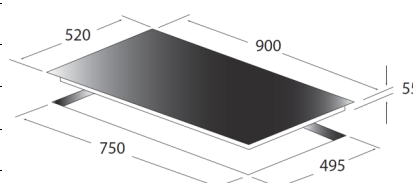

TCT90

90cm Touch Control Ceramic Hob

90cm Touch Control Ceramic Hob

Features and Benefits:

4 Ribbon Elements	Ribbon elements create a more even heat than other types.
Frameless Design	Not only does it look good, but it's easier to clean without the usual steel lip on the edge of your hob trapping dirt and grime.
Residual Heat Indicators	As long as the element is hot this light will continue to glow. Less chance of burning yourself.
Front Controls	No more leaning over the hot elements to reach the controls making it safer and easier to use
Touch Control	Simple to use touch control gives you greater control over temperature

Cooking Zones	4
Controls	Touch Control
Residual Heat Indicators	Y
Edge	Frameless
Auto Safety Shut Off	Y
Power Settings	9
Timer	99 minute
Absorbed Power	7000W

Technical Specifications:

TOP VIEW

1. Max. 1100W / 2000W Zone
2. Max. 1000W / 2200W Zone
3. Max. 1800W Zone
4. Max. 1200W Zone
5. Glass Plate
6. ON / OFF
7. Control Panel

ELEMENT CONFIGURATION

Connection	220-240V / 50Hz
Dimensions (W) x (H) x (D)	900 x 55 x 520

Distributed by Arisit Pty Ltd

40-44 Mark Anthony Drive, Dandenong South VIC 3175 Ph: 1300 762 219 Fax: 03 9768 0838 Website: www.arisit.com