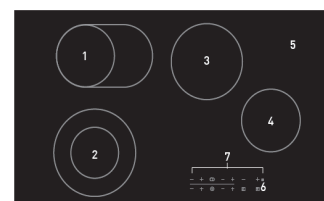

TCT90

90cm Touch Control Ceramic Hob

90cm Touch Control Ceramic Hob

Features and Benefits:

4 Ribbon Elements	Ribbon elements create a more even heat than other types.
Frameless Design	Not only does it look good, but it's easier to clean without the usual steel lip on the edge of your hob trapping dirt and grime.
Residual Heat Indicators	As long as the element is hot this light will continue to glow. Less chance of burning yourself.
Front Controls	No more leaning over the hot elements to reach the controls making it safer and easier to use
Touch Control	Simple to use touch control gives you greater control over temperature

Cooking Zones	4
Controls	Touch Control
Residual Heat Indicators	Y
Edge	Frameless
Auto Safety Shut Off	Y
Power Settings	9
Timer	99 minute
Absorbed Power	7000W

Technical Specifications:

TOP VIEW

1. Max. 1100W / 2000W Zone
2. Max. 1000W / 2200W Zone
3. Max. 1800W Zone
4. Max. 1200W Zone
5. Glass Plate
6. ON / OFF
7. Control Panel

ELEMENT CONFIGURATION

Connection	220-240V / 50Hz
Dimensions (W) x (H) x (D)	900 x 55 x 520

Distributed by Arisit Pty Ltd

40-44 Mark Anthony Drive, Dandenong South VIC 3175 Ph: 1300 762 219 Fax: 03 9768 0838 Website: www.arisit.com