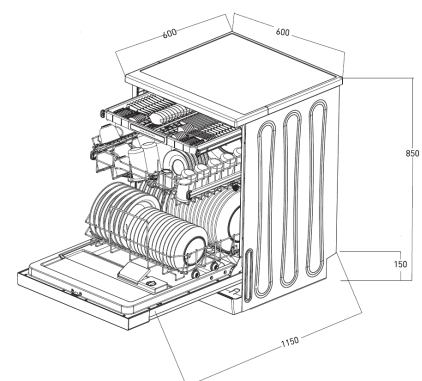

TDW14X

14 Place Setting Dishwasher

14 Place Setting Dishwasher

Features and Benefits:

7 Wash Programs:	Intensive, Heavy, Normal, 1 hour, Rapid, Soak, 3 in 1 function
14 Place Settings	More capacity means less wash loads saving water and energy
Delay Start	You can program the dishwasher to start from 1-24 hours ahead of time making it easier to set it when most convenient for you.
Stainless Steel design	Stylish Grey fascia panel and stainless steel outer door with stainless interior cavity.
Concealed Heating Element	Less chance of damaging the element or burning plastics if accidentally dropped into the base of the dishwasher.

Technical Specifications:

No. Programs	7
No. Place Settings	14
Delay Start	Y
Controls	Electronic with buttons
Concealed Heating Element	Y
Fold Down Prongs	Y—Lower Basket

Technical	
Noise Level	52dB
Removable Top	Y
Energy Star Rating	3
Water Star Rating	4
Dimensions (W) x (H) x (D)	600 x 850 x 600