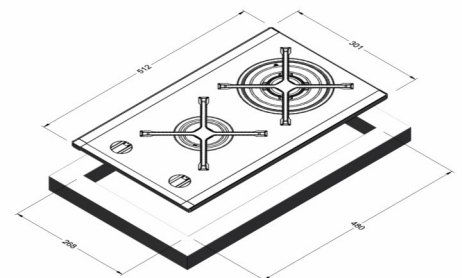

TGWF30G

30cm Gas Hob

30cm Glass Gas Hob

Features and Benefits:

2 Gas Burners	2 Gas burners. Suitable for cooking with any size pot or pan.
Electronic Ignition	A simple one touch ignition for easy lighting of burners
Flame Failure Safety Device	Automatically shuts off the gas if the flame goes out
Front Controls	No reaching over hot pots and pans to turn on or control the temperature
Cast Iron Trivets	Long lasting and easy to clean

Technical Specifications:

No. Burners	2
Trivets	2 x Cast Iron
Ignition	Electronic
Flame Failure	Y
Inclusions	LPG Kit and NG Regulator
Hob Material	Black Glass with Stainless Trim
Connection	220-240V / 50/60Hz / 10A
Dimensions (W) x (H) x (D)	300 x 100 x 510

ELEMENT CONFIGURATION

Front (Mj/h)	6.3
Rear (Mj/h)	10.8

Distributed by Arisit Pty Ltd

40-44 Mark Anthony Drive, Dandenong South VIC 3175 Ph: 1300 762 219 Fax: 03 9768 0838 Website: www.arisit.com