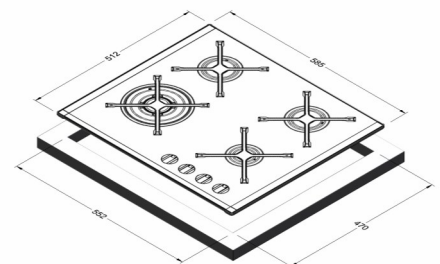

TGWF60G

60cm Gas Hob

60cm Glass Gas Hob

Features and Benefits:

4 Gas Burners	4 Gas burners including a Wok burner. Suitable for cooking with any size pot or pan.
Electronic Ignition	A simple one touch ignition for easy lighting of burners
Flame Failure Safety Device	Automatically shuts off the gas if the flame goes out
Front Controls	No reaching over hot pots and pans to turn on or control the temperature
Cast Iron Trivets	Long lasting and easy to clean

Technical Specifications:

No. Burners	4
Trivets	4 x Cast Iron
Ignition	Electronic
Flame Failure	Y
Inclusions	LPG Kit and NG Regulator
Hob Material	Black Glass with Stainless Trim
Connection	220-240V / 50/60Hz / 10A
Dimensions (W) x (H) x (D)	584 x 100 x 510

ELEMENT CONFIGURATION	
Front Right (Mj/h)	3.6
Front Left (Mj/h)	13.2
Rear Right (Mj/h)	6.3
Rear Left (Mj/h)	6.3

Distributed by Arisit Pty Ltd

40-44 Mark Anthony Drive, Dandenong South VIC 3175 Ph: 1300 762 219 Fax: 03 9768 0838 Website: www.arisit.com