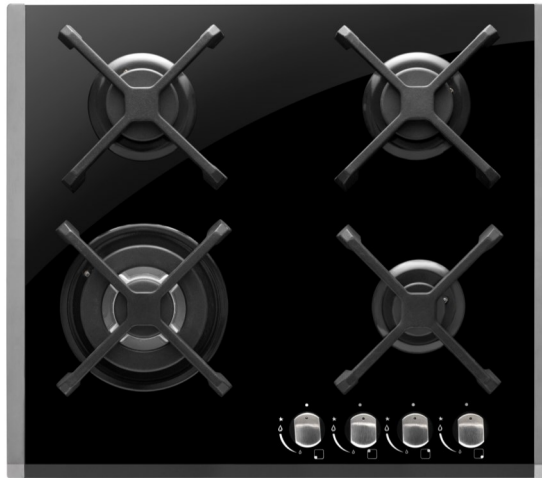

TGWF60G

60cm Gas Hob

60cm Glass Gas Hob

Features and Benefits:

4 Gas Burners	4 Gas burners including a Wok burner. Suitable for cooking with any size pot or pan.
Electronic Ignition	A simple one touch ignition for easy lighting of burners
Flame Failure Safety Device	Automatically shuts off the gas if the flame goes out
Front Controls	No reaching over hot pots and pans to turn on or control the temperature
Cast Iron Trivets	Long lasting and easy to clean

Technical Specifications:

No. Burners	4
Trivets	4 x Cast Iron
Ignition	Electronic
Flame Failure	Y
Inclusions	LPG Kit and NG Regulator
Hob Material	Black Glass with Stainless Trim
Connection	220-240V / 50/60Hz / 10A
Dimensions (W) x (H) x (D)	584 x 100 x 510