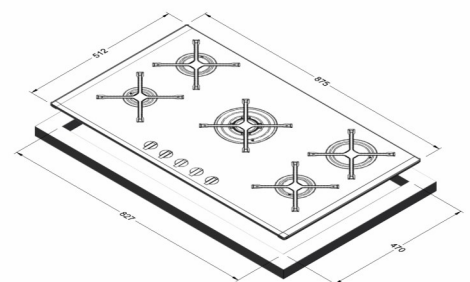

TGWF90G

90cm Gas Hob

90cm Glass Gas Hob

Features and Benefits:

5 Gas Burners	5 Gas burners including a Wok burner. Suitable for cooking with any size pot or pan.
Electronic Ignition	A simple one touch ignition for easy lighting of burners
Flame Failure Safety Device	Automatically shuts off the gas if the flame goes out
Front Controls	No reaching over hot pots and pans to turn on or control the temperature
Cast Iron Trivets	Long lasting and easy to clean

Technical Specifications:

No. Burners	5
Trivets	5 x Cast Iron
Ignition	Electronic
Flame Failure	Y
Inclusions	LPG Kit and NG Regulator
Hob Material	Black Glass with Stainless Trim
Connection	220-240V / 50/60Hz / 10A
Dimensions (W) x (H) x (D)	874 x 100 x 510

ELEMENT CONFIGURATION

Front Right (Mj/h)	6.3
Front Left (Mj/h)	3.6
Rear Right (Mj/h)	10.8
Rear Left (Mj/h)	6.3
Middle (Mj/h)	13.2

Distributed by Arisit Pty Ltd

40-44 Mark Anthony Drive, Dandenong South VIC 3175 Ph: 1300 762 219 Fax: 03 9768 0838 Website: www.arisit.com