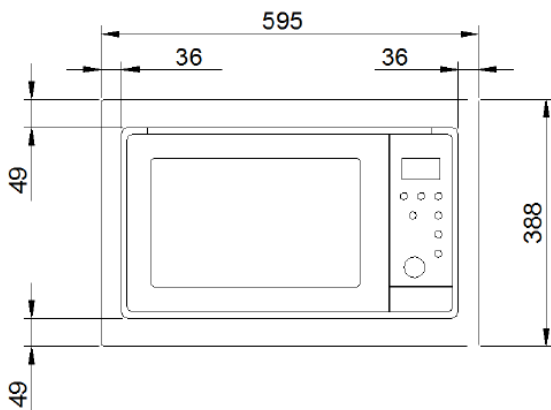

TMW228B

Built In Microwave

- * 28L digital built in microwave
- * Stainless steel trim and black finish
- * Popular push button door open
- * Auto cooking menus
- * Microwave output power 900W
- * 8 Auto cooking menus
- * Child safety lock

No of programs: 8 programs
Colour: Black with Stainless Steel Trim
Control type: Digital
Capacity: 28L
Dimensions: 595W X 450D X 380H
Turntable Diameter: 315mm

Distributed by Arisit Pty Ltd

40-44 Mark Anthony Drive, Dandenong South VIC 3175 Ph: 1300 762 219 Fax: 03 9768 0838 Website: www.arisit.com