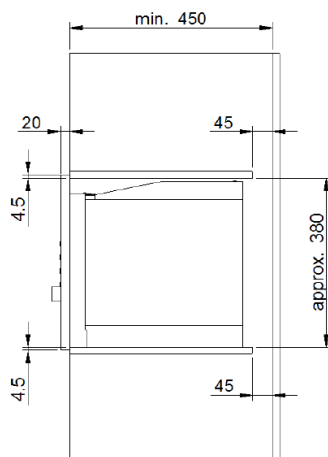

TMW228B

Built In Microwave

- * 28L digital built in microwave
- * Stainless steel trim and black finish
- * Popular push button door open
- * Auto cooking menus
- * Microwave output power 900W
- * 8 Auto cooking menus
- * Child safety lock

No of programs: 8 programs
Colour: Black with Stainless Steel Trim
Control type: Digital
Capacity: 28L
Dimensions: 595W X 450D X 380H
Turntable Diameter: 315mm

Distributed by Arisit Pty Ltd

40-44 Mark Anthony Drive, Dandenong South VIC 3175 Ph: 1300 762 219 Fax: 03 9768 0838 Website: www.arisit.com