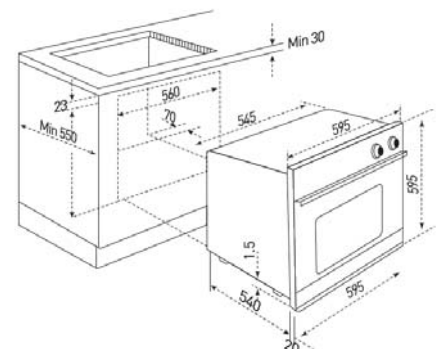

TOC608

60cm Built In Oven

60cm Built In Wall Oven

Features and Benefits:

8 Functions including:	Traditional, Fan Forced, Fan Grill, Fan and Lower Element, Full Grill, Half Grill, Defrost
Removable glass door and side rails	Makes cleaning the oven easier by allowing you to bring the components up to bench height rather than kneeling down into the oven.
Electronic Programmable Timer	Easy to use timer 6 button timer makes it simple to set and forget.
Stainless Steel and black glass design	Stylish design fits in with the most modern kitchen aesthetics
Triple Glazed Door	Cool touch door makes it safer for all the family in the kitchen. Less chance of burning yourself if the door is accidentally touched while the oven is on.

Technical Specifications:

No. Functions	8
Oven Capacity (Gross)	66L
Timer	6 Button Electronic
No. Door Glass	3
Cleaning	Manual
Finish	Stainless Steel
Dimensions (W) x (H) x (D)	595 x 595 x 540

Technical	
Accessories	2 x grids, 1 x drip tray with wire insert, 1 x pan handle
Cooling Fan	Y
Absorbed Power	2700-3220W
Connection	220-240V / 50Hz / 15A